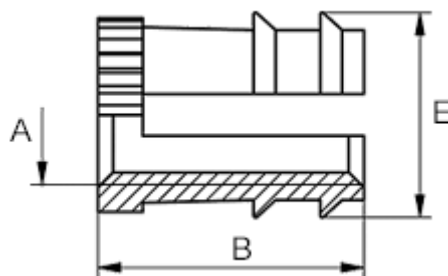

Data Sheet

Article number: 12823000080800
Description: KLEE-coil 823 000 080.800
M8 Brass

Measures

Female thread A	= M8
Length B	= 14.0
Max outer diameter E	= 13.00
Number of cramping feathers	= 3
Recommended bore diameter	= 11.8 to 12